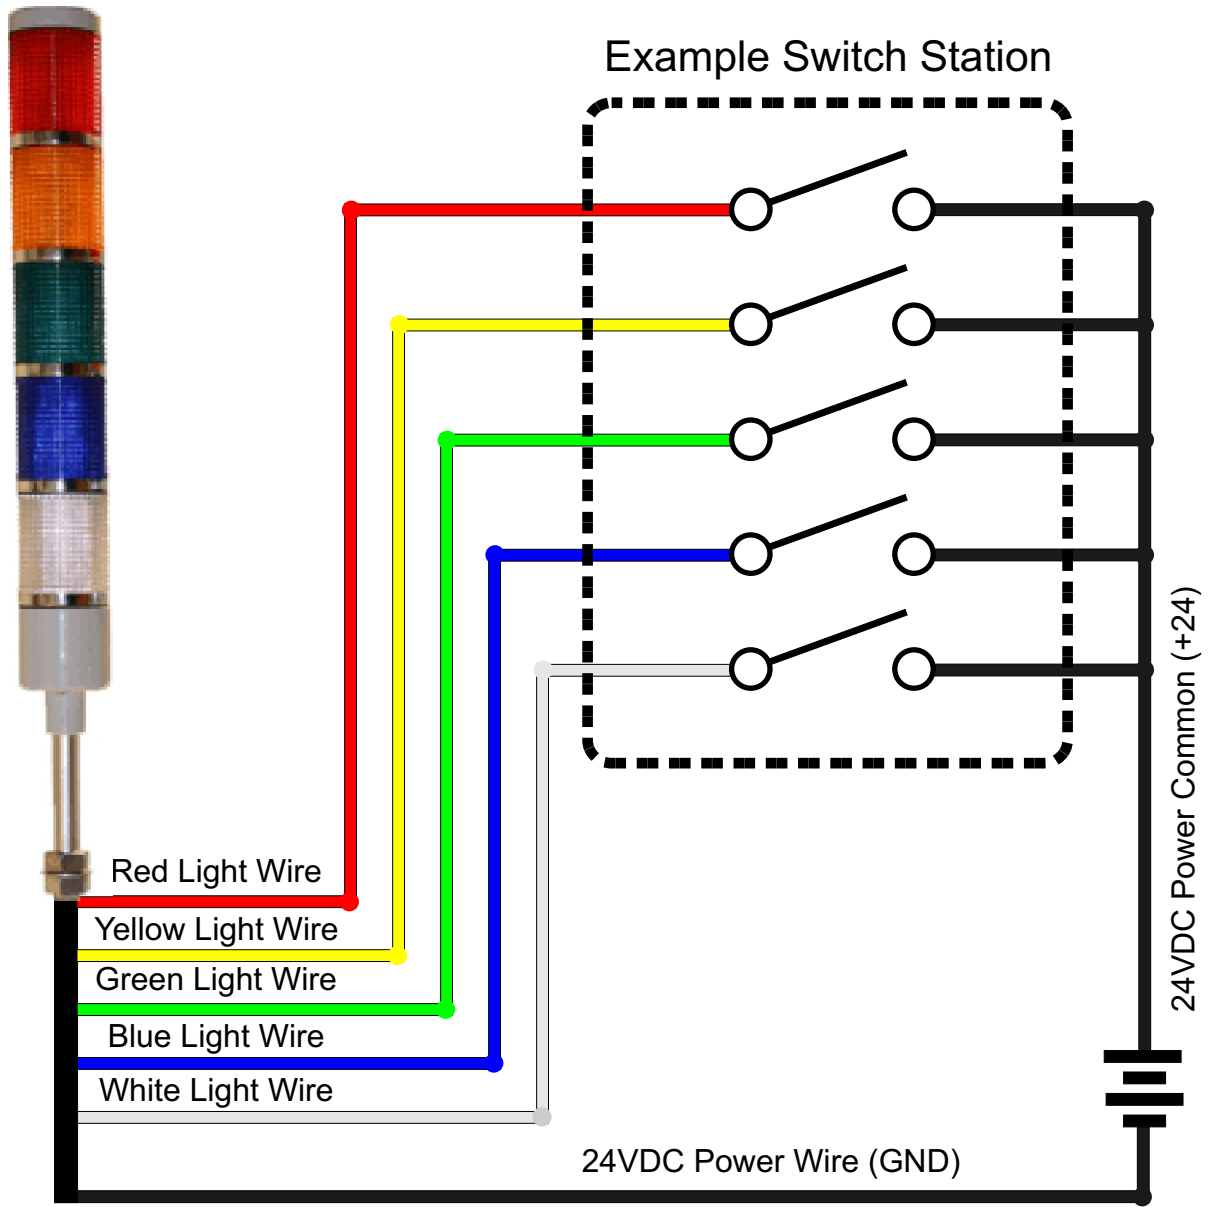

# Stack Light Wiring Diagram

Wire Color	Wire Purpose
Color-Red	Actuate Red Light
Color-Yellow	Actuate Yellow Light
Color-Green	Actuate Green Light
Color-Blue	Actuate Blue Light
Color-White	Actuate White Light
Color-Black	24VAC/DC Power Wire

**Power Cabling  
NOT Included**

**American LED-gible**  
LD 5200 Series Wiring Diagram  
24 Volt Continuous Models

March 14, 2013      Revision: B